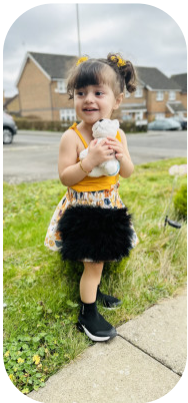

FOR ANY INQUIRIES PLEASE CONTACT US

0207 834 66 60 - Office

[Zelal Fardin Azemi Profile](#)

All Rights Reserved by [Fusion Management](#) © 2018