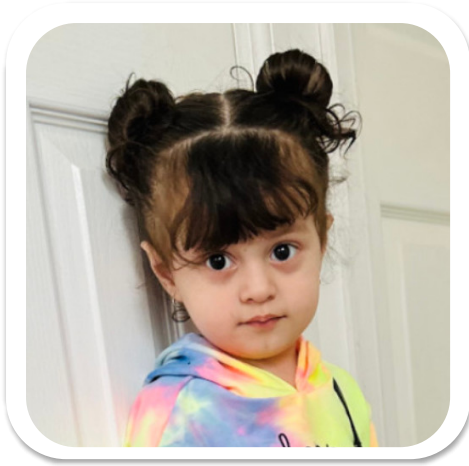

# Zelal Fardin Azemi

|                  |                   |                   |                |
|------------------|-------------------|-------------------|----------------|
| Age: 0-5         | Height: 3ft0inch  | Eye Colour: Brown | Accent: London |
| Gender:F         |                   |                   |                |
| Location: London | Hair Color: Black |                   |                |
| Drives: No       |                   |                   |                |